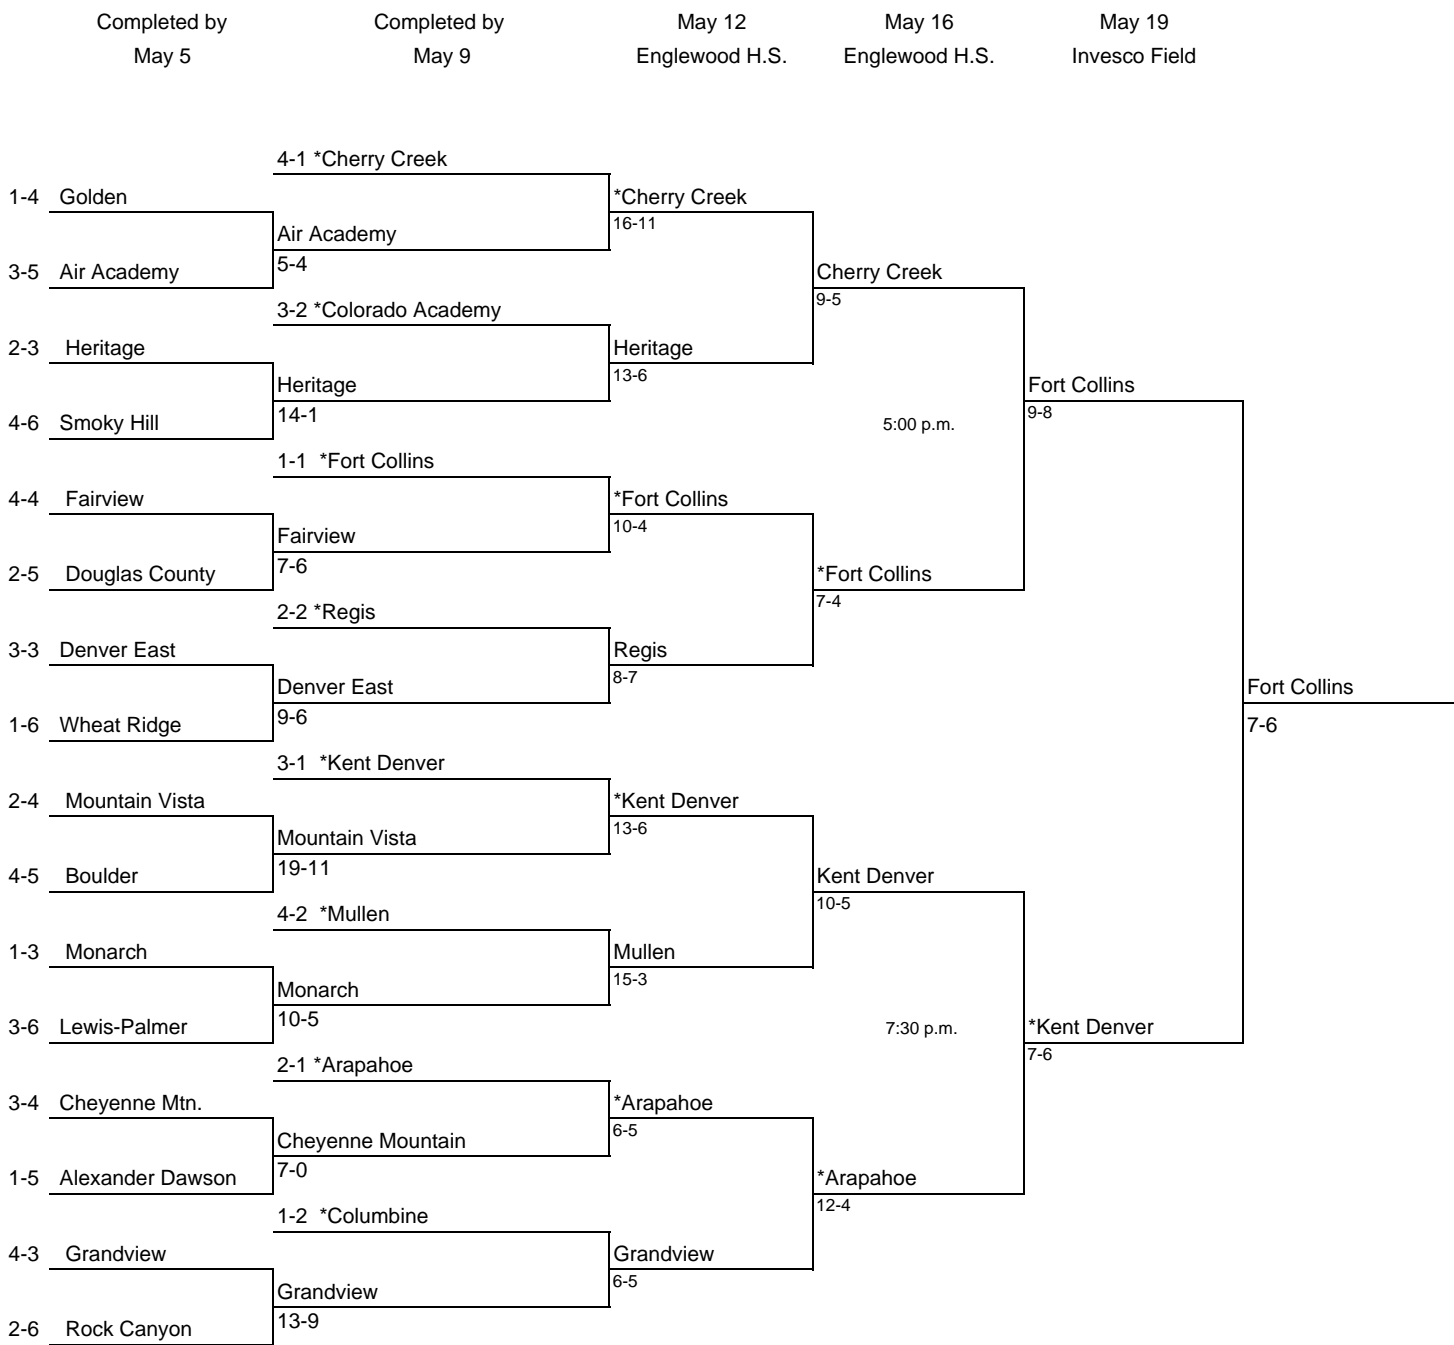

2007 BOYS' FINAL STATE LACROSSE BRACKET

* = Home Team