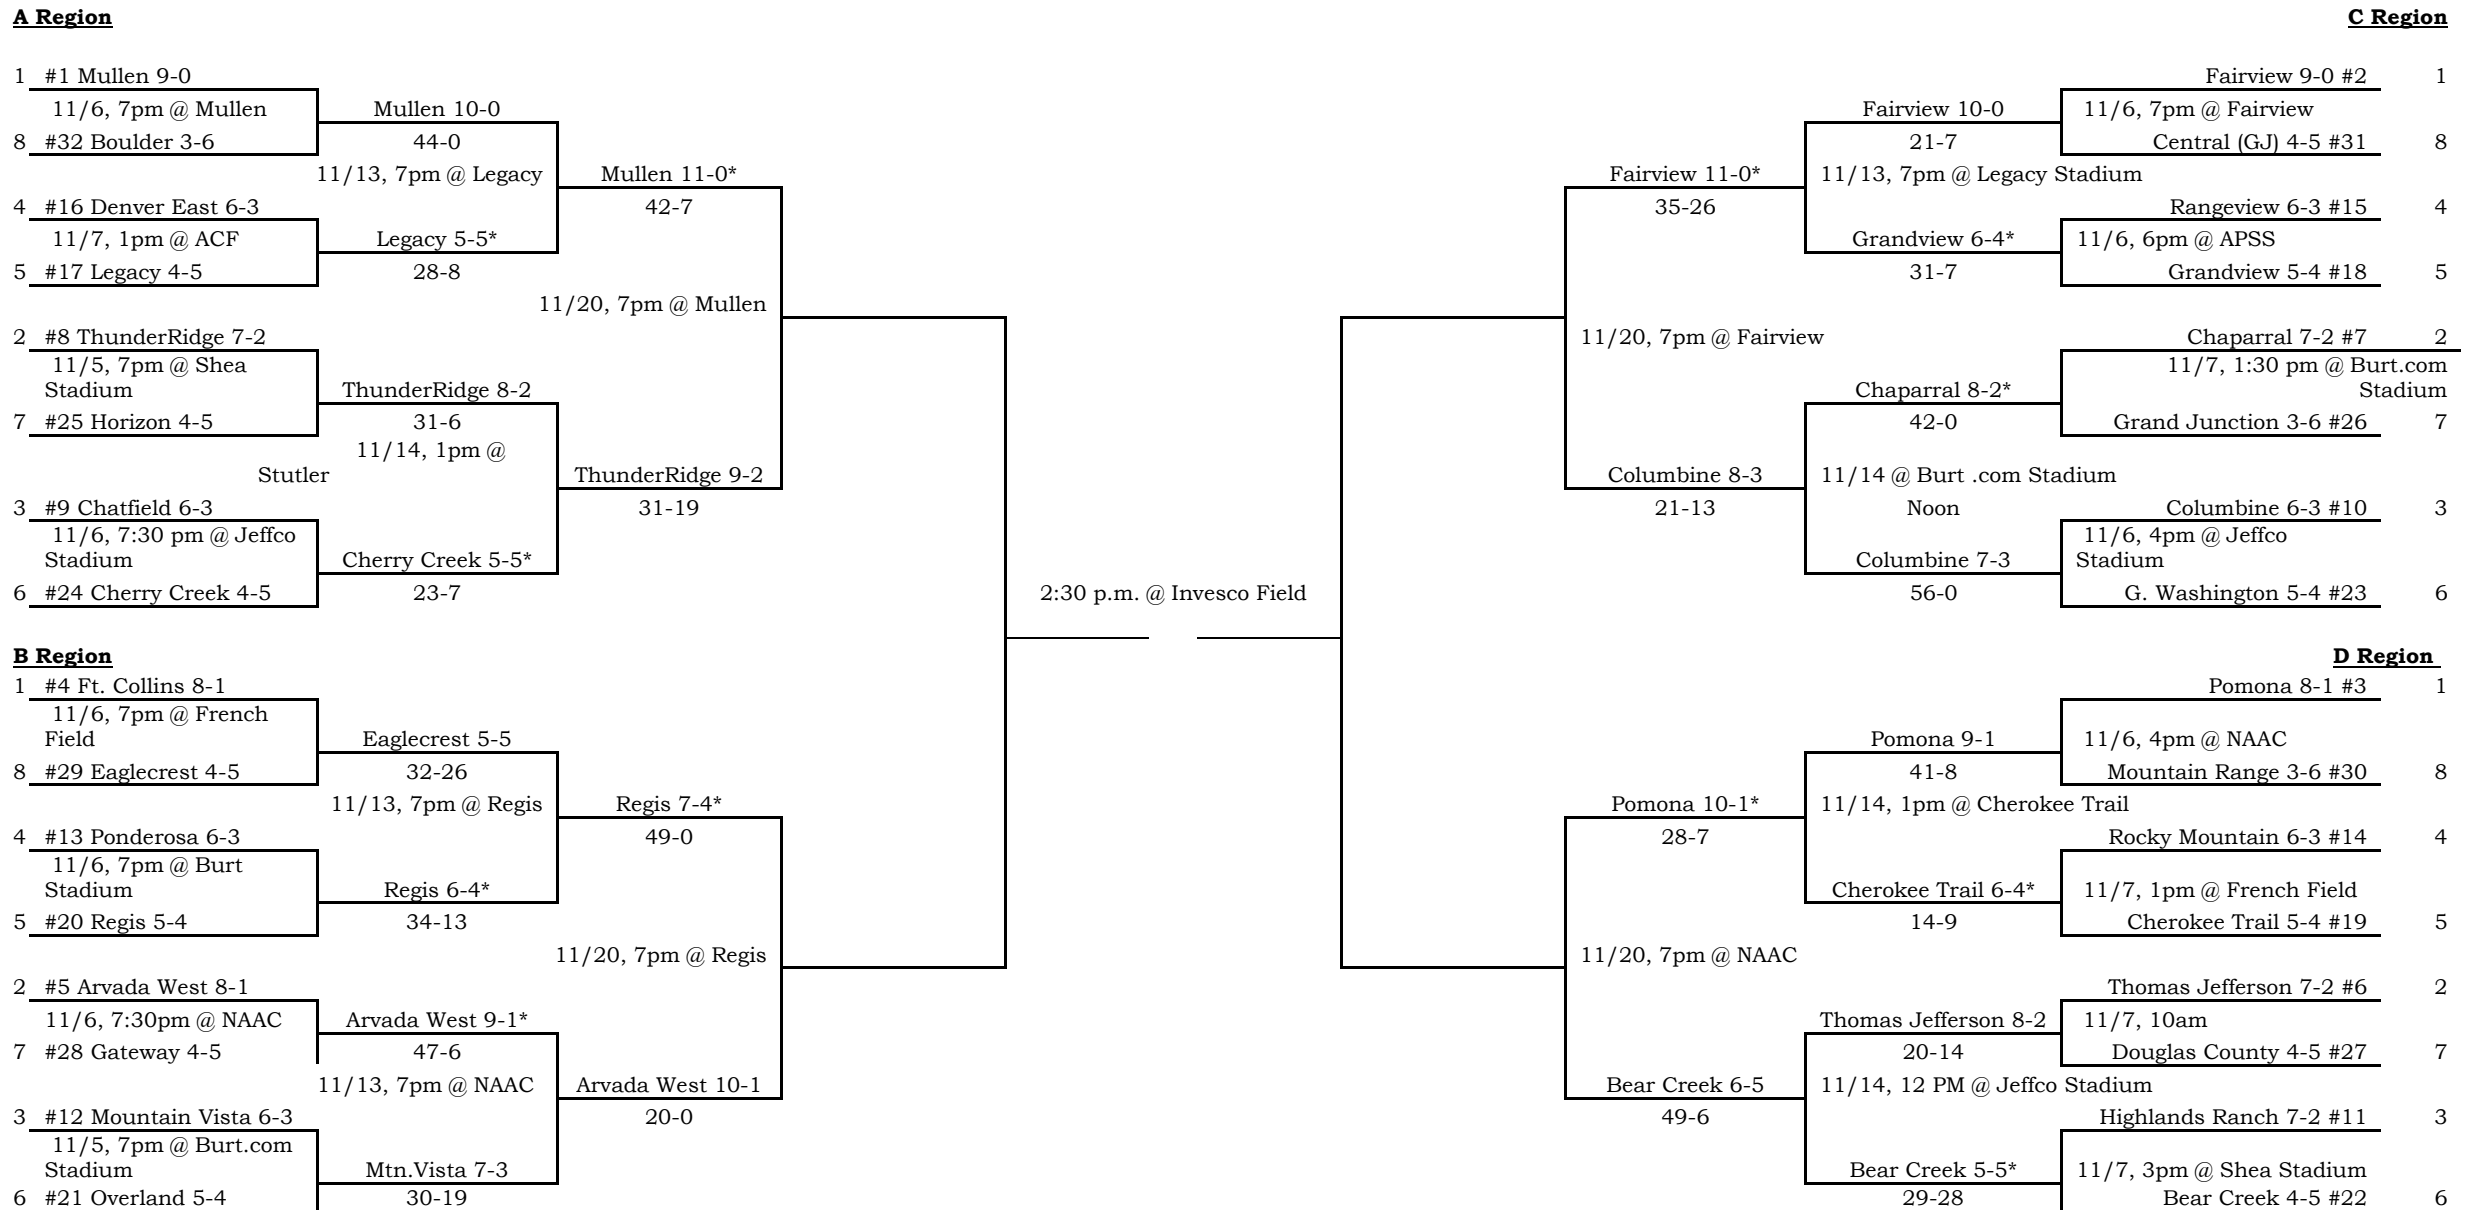

# 2009 5A Bracket

**Notify CHSAA by Monday with game sites and times.**

The highest seed will host in all first round games. After the first round home sites will be determined by the least number of home games. If home games are equal, the higher seed will be the host.

Non-qualifying teams Week 10 pairings: #33 v. #34; #35 v. #36; #37 v. #38; #39 v. #40; #41 v. #42; #43 v. #44. Higher ranked team will be the home team. For sub-varsity teams of non-qualifiers: It is the responsibility of the two schools determine jointly where their sub-varsity teams will meet.

- #34 Smoky Hill 14 Poudre 37
- #36 Arapahoe 42 Lakewood 18
- #38 Rampart 7 Hinkley 48
- #40 Westminster 12 Fruita Monument 41
- #42 Palmer 7 Doherty 41
- #44 Northglenn 54 Aurora Central 7