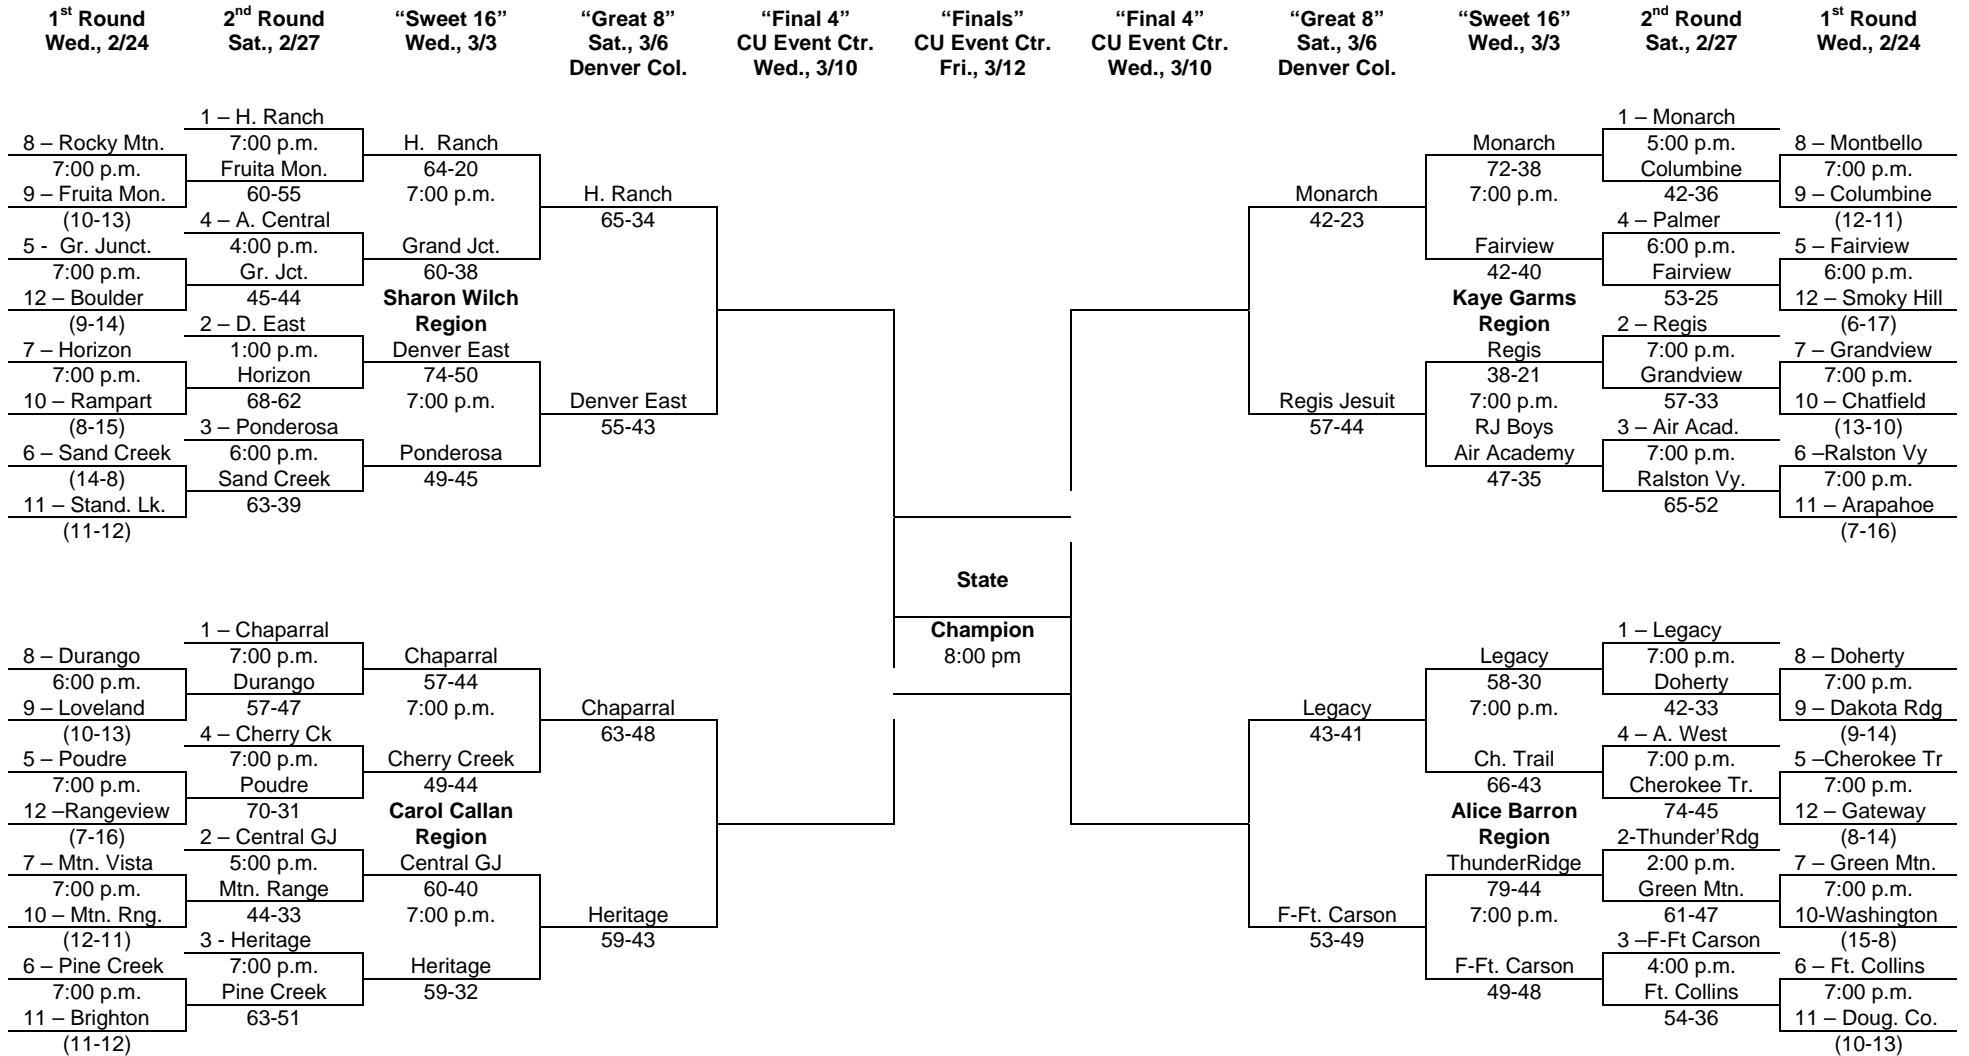

CHSAA 5A Girls' State Basketball Tournament Bracket

2010

Higher seeded team hosts throughout rounds 1, 2 and 3 (Sweet 16). Sweet 16 host minimum seating capacity must be 1,400.