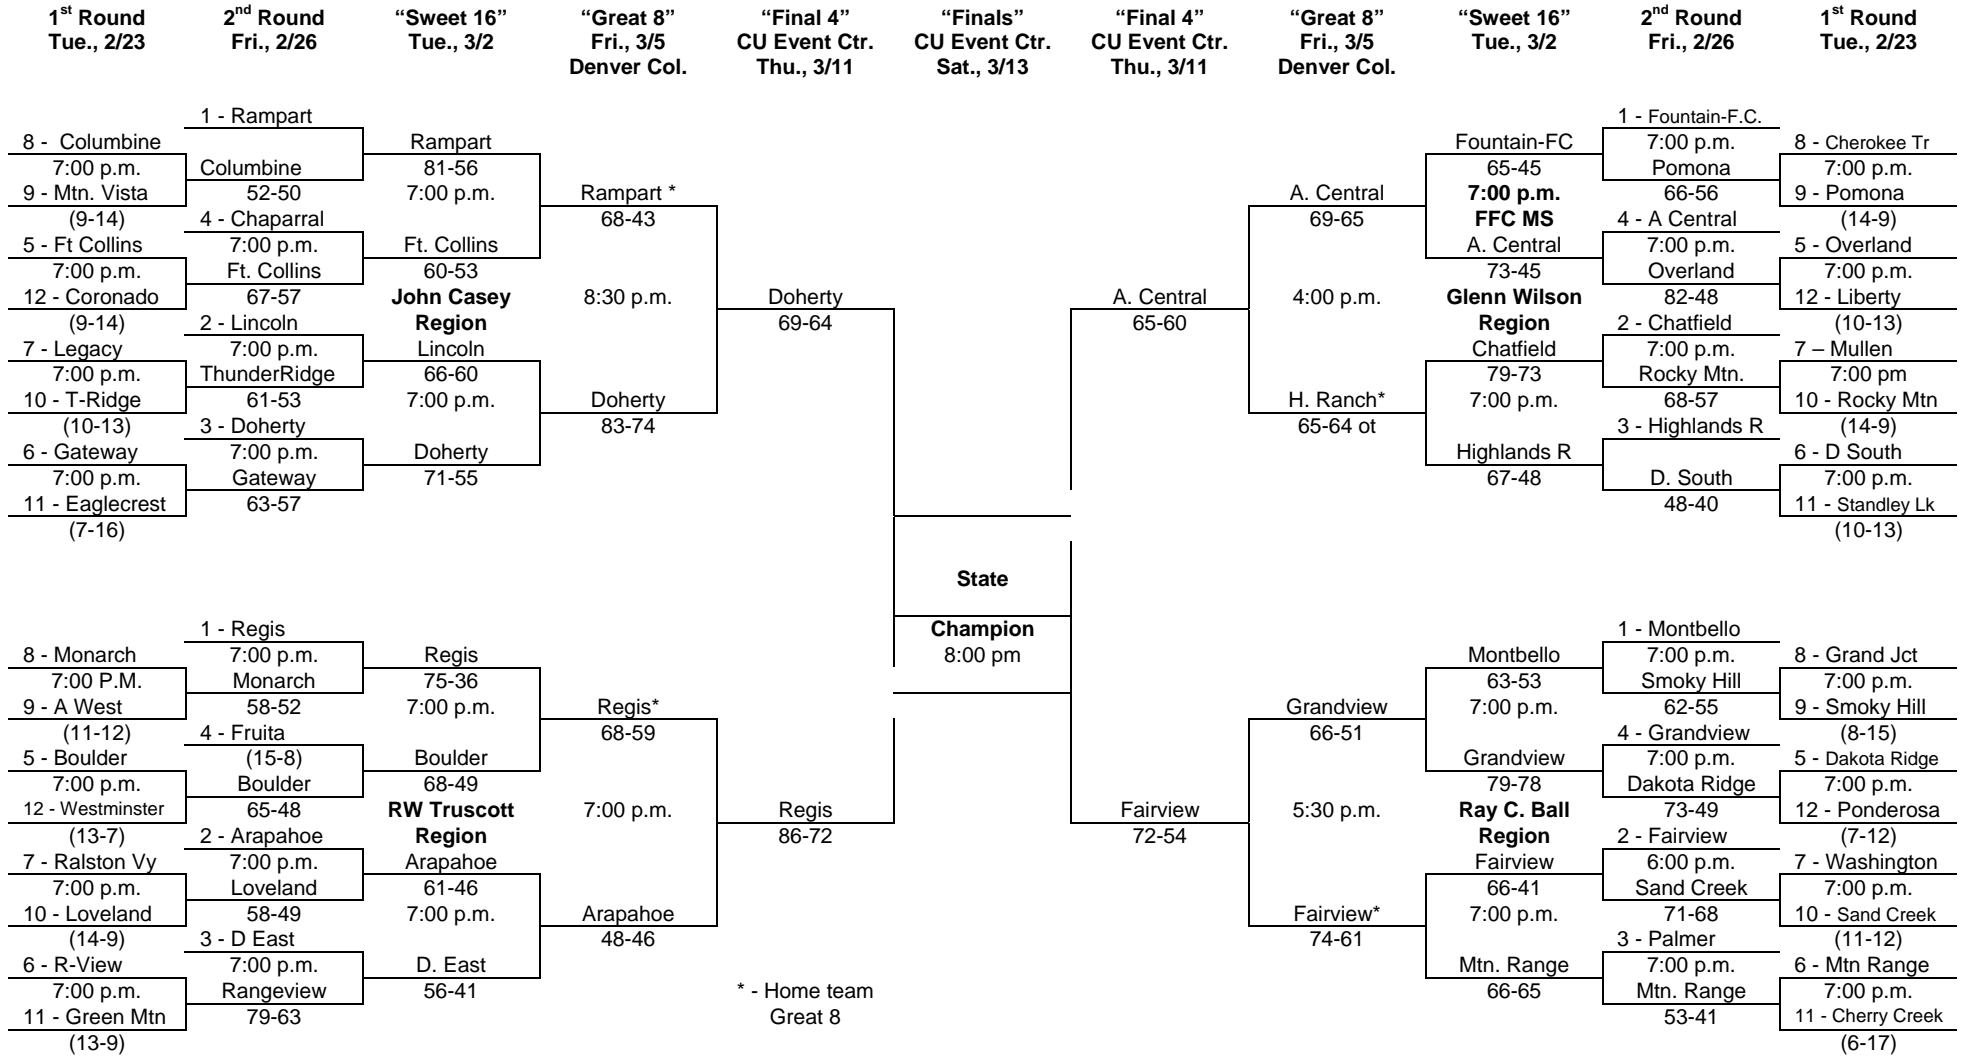

# CHSAA 5A Boys' State Basketball Tournament Bracket

**2010**

\* - Home team  
Great 8

Higher seeded team host throughout rounds 1, 2 and 3 (Sweet 16). Sweet 16 host minimum seating capacity must be 1,400.