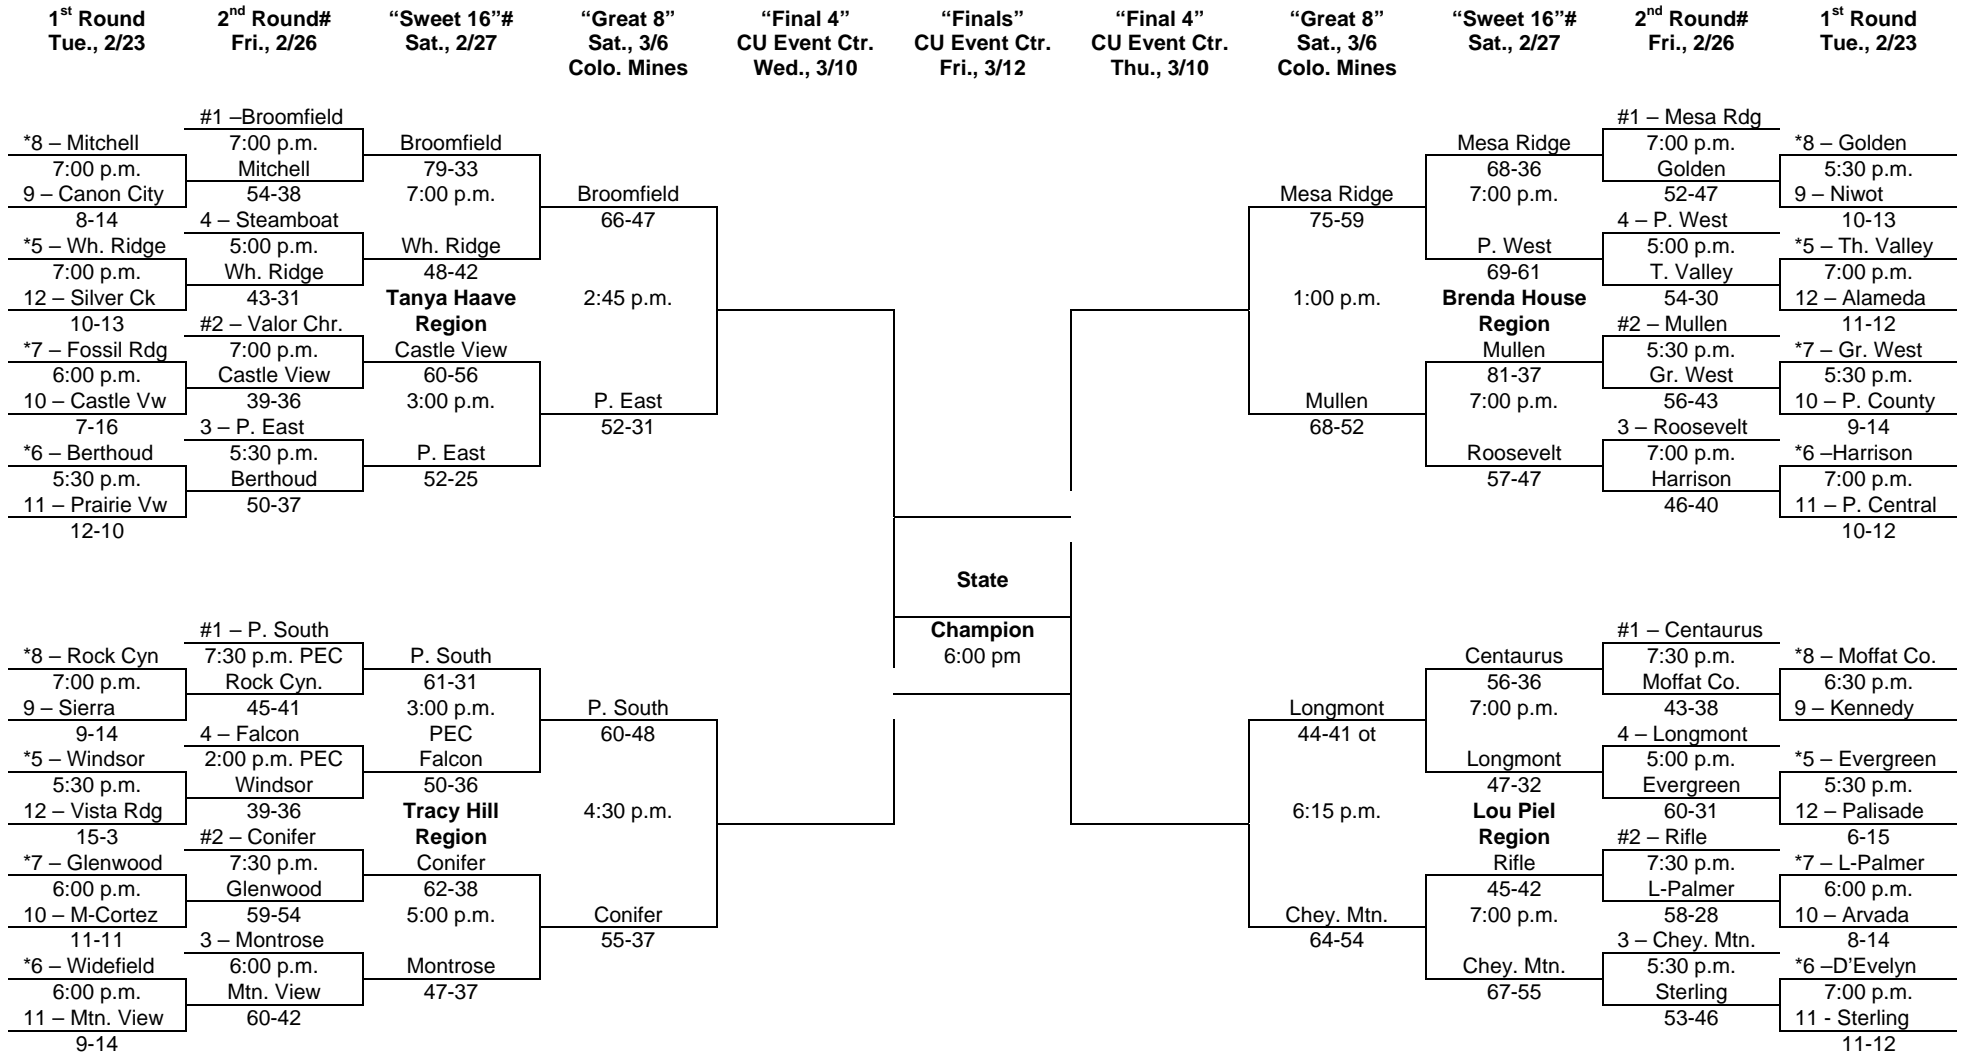

# CHSAA 4A Girls' State Basketball Tournament Bracket

**2010**

\* - Higher seeded team hosts in Round 1.

# - Number 1 and 2 seeds host in Rounds 2/Sweet 16 (minimum capacity 1,250). There will be four teams playing 2/26-27 at each Number 1 and 2 site.